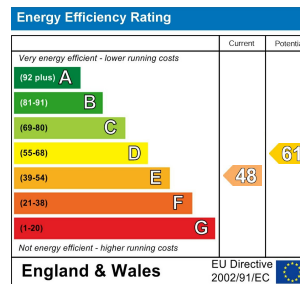

Council Tax Band: G

Local Authority: Cornwall Council

Agents Note: Whilst every care has been taken to prepare these particulars, they are for guidance purposes only. All measurements are approximate and are for general guidance purposes only and whilst every care has been taken to ensure their accuracy, they should not be relied upon and potential buyers/tenants are advised to recheck the measurements.